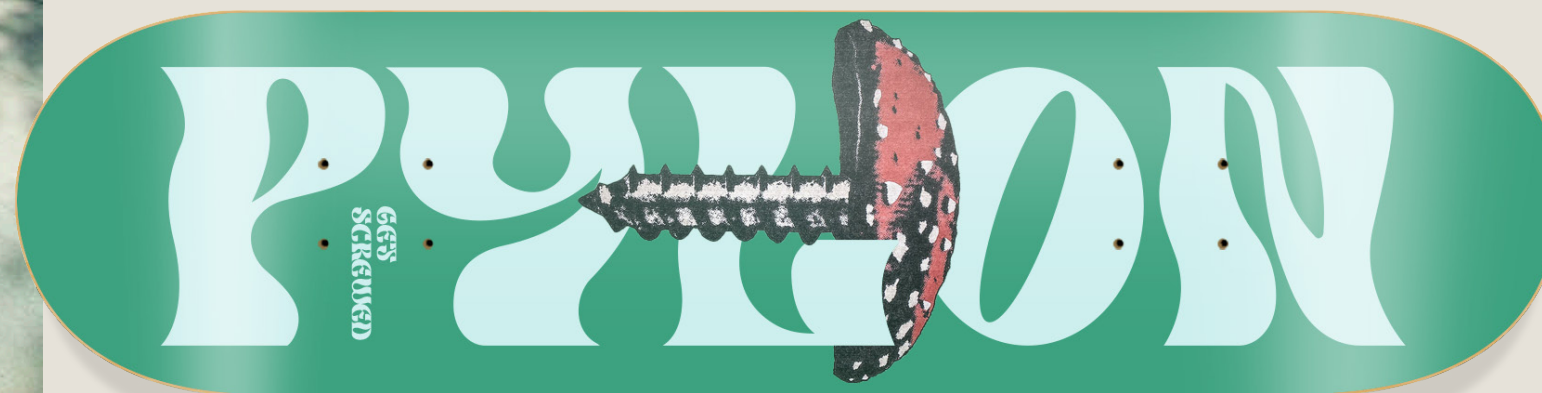

This is also a trick in hopes that you buy more boards.

XO.

FADED
AVAILABLE IN
7.75" x 32"
14" WB

EQUINE
AVAILABLE IN
8.0" x 32"
14.5" WB

CHAKKA
AVAILABLE IN
8.25" x 32"
14.5" WB

HOOVES
AVAILABLE IN
8.38" x 32"
14.5" WB

GIMP
AVAILABLE IN
8.5" x 32"
14.5" WB

BLOTTER BEAVER
AVAILABLE IN
8.5" x 32.5"
15" WB
*Tapered shape

BLOTTER BEAVER
AVAILABLE IN
8.25" x 32.375"
14.5" WB

BLOTTER CRUISER
AVAILABLE IN
9.75" x 30.25"
WB 15"

ARTIST SERIES
PYLON SKATEBOARDS
We're working on it, together.

SQUIGG
AVAILABLE IN
7.75" x 32"
14" WB

PLASTIC KILLS
AVAILABLE IN
8.25 x 32"
14.5" WB

GET SCREWED
AVAILABLE IN
8.5" x 32"
14.5" WB

TORN LOGO
AVAILABLE IN
8.25" x 32"
14.5" WB